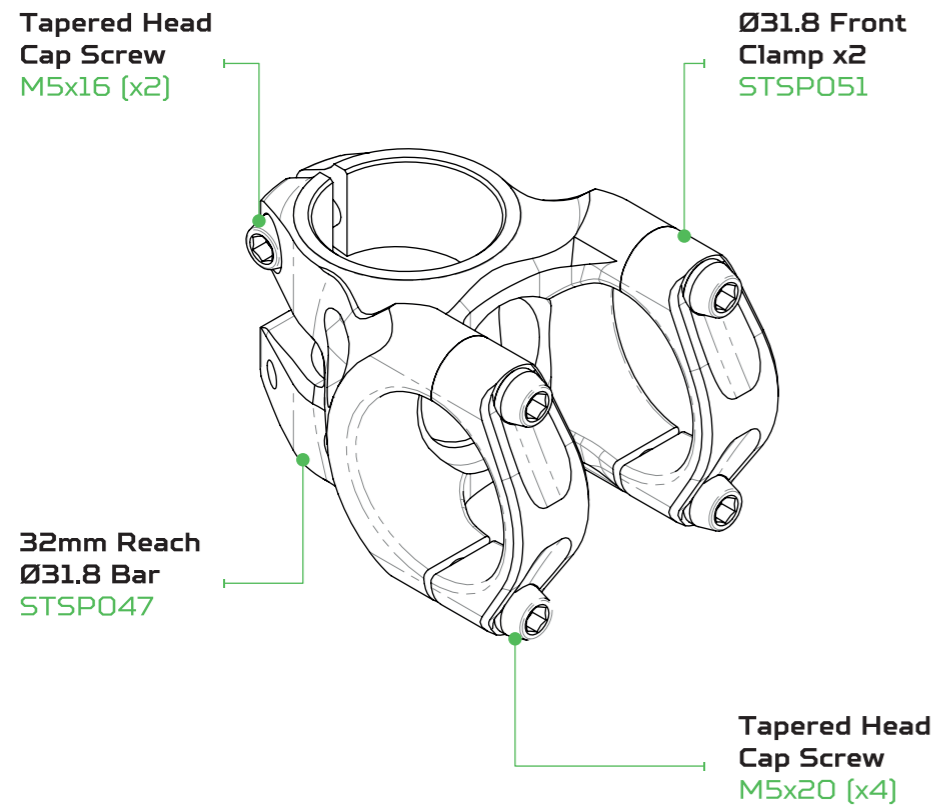

TRAIL STEM

32mm Reach_Ø31.8mm Bar

TRAIL STEM

40mm Reach_Ø31.8mm Bar

TRAIL STEM

50mm Reach_Ø31.8mm Bar