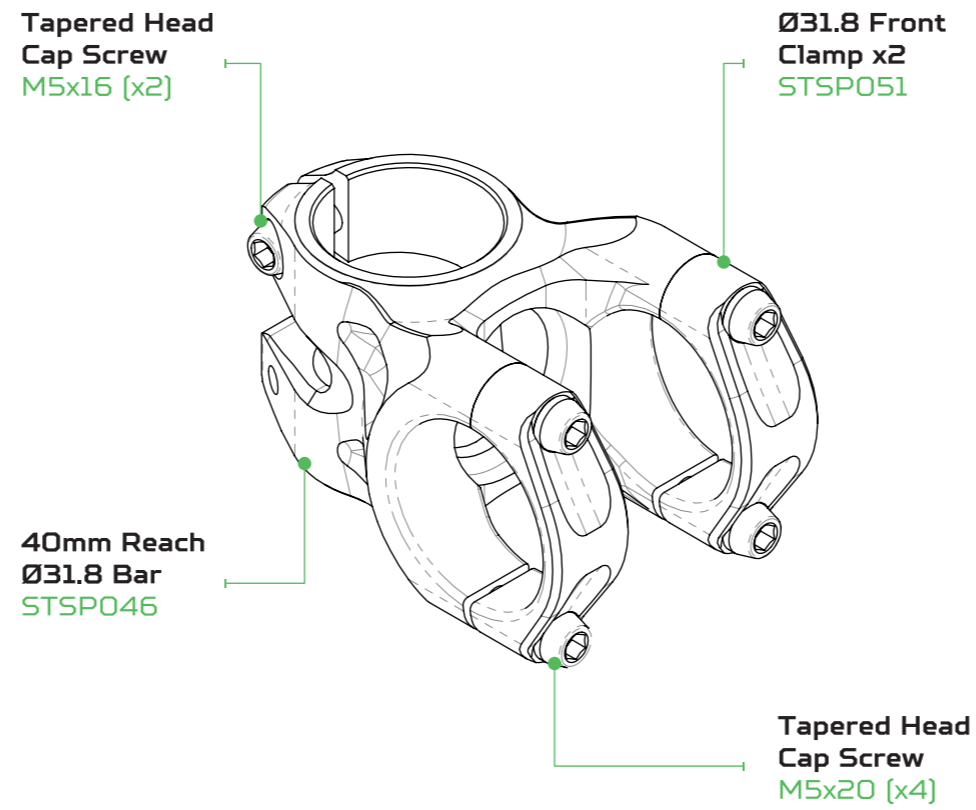

TRAIL STEM

32mm Reach_Ø31.8mm Bar

TRAIL STEM

40mm Reach_Ø31.8mm Bar

TRAIL STEM

50mm Reach_Ø31.8mm Bar