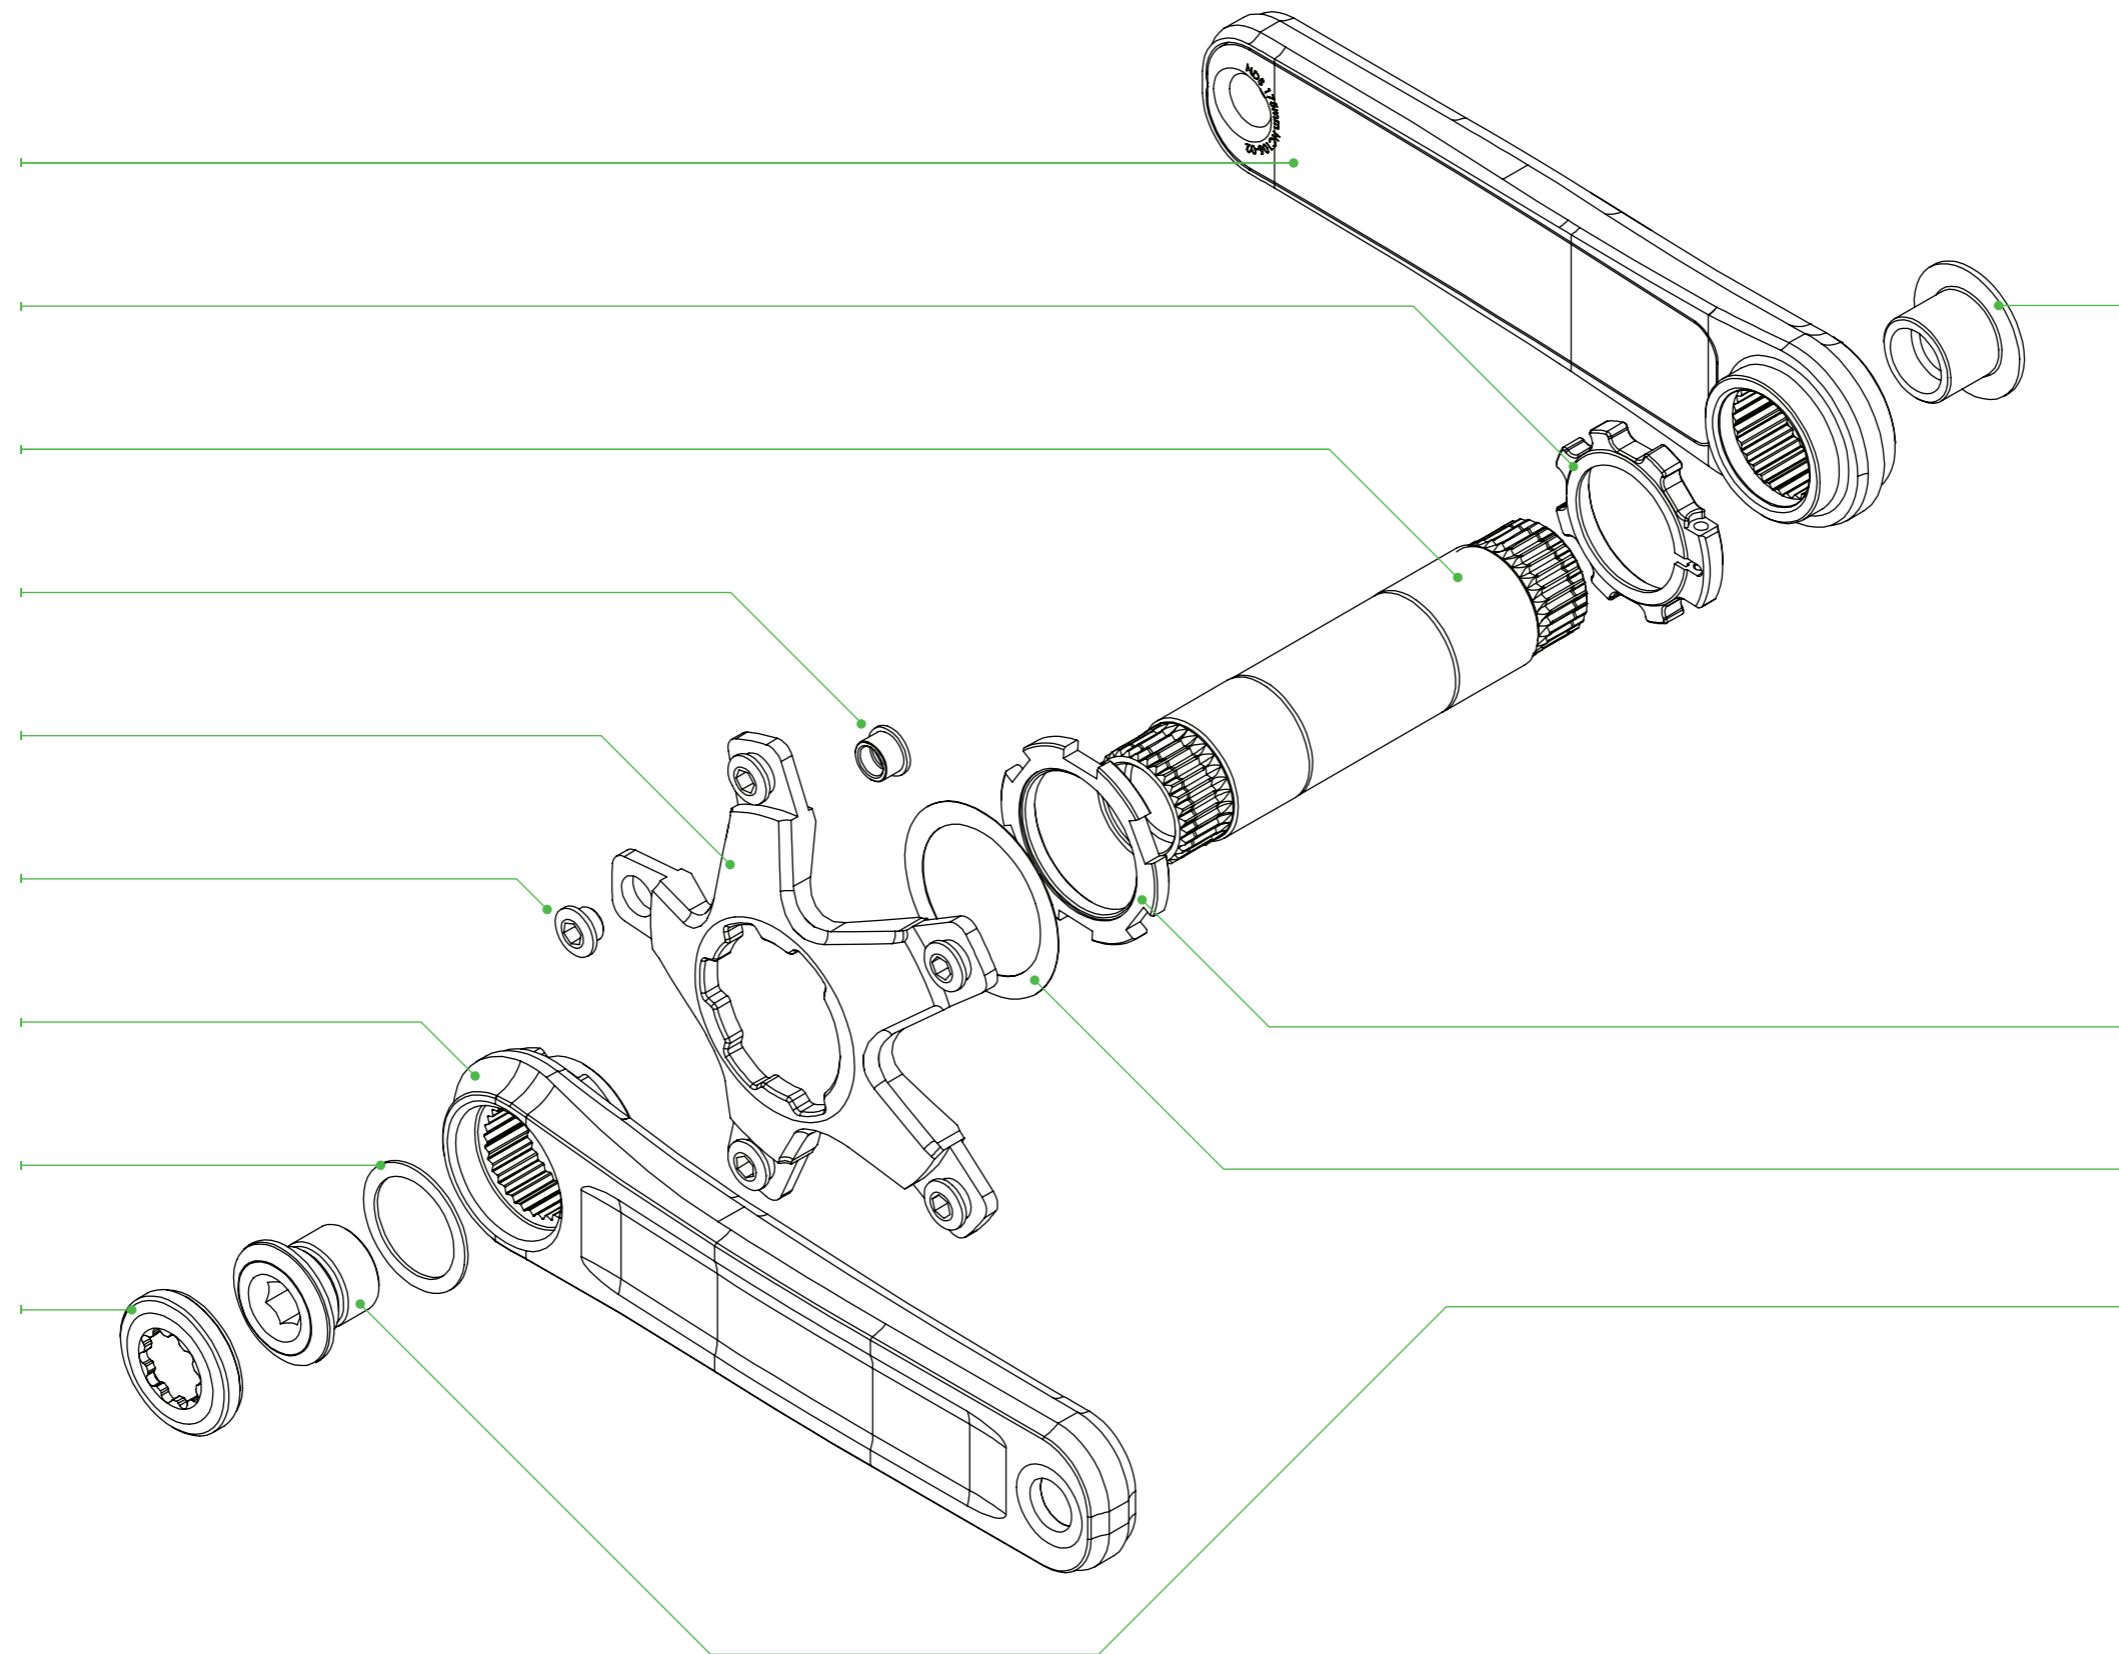

RX CRANKSET: 170/172.5/175mm

ASSEMBLY_2019

RX Non Drive Side Crankarm
HC106-01/17/19*

Crankset Bearing Preload Nut
HC105-33N

Crankset PF Axle dia30mm 127.5
HC106-03S

Chainring Nut Outer 5.5mm Short
HC106-21

RX Crankset Spider 110BCD 5 Bolt
HC106-08*

Chainring Bolt Inner Screw Short
HC106-22

RX Drive Side Crankarm
HC106-02/18/20*

Crankset Extraction Washer
HC108-11

Crankset Extraction Captive Nut
HC106-04*

Crankset End Cap
HC106-07*

Crankset M36 Lockring
HC105-11S

M36 Lockring Shim
HC105-20

Crankset Extraction Bolt
HC106-05N

* Denotes colour option code