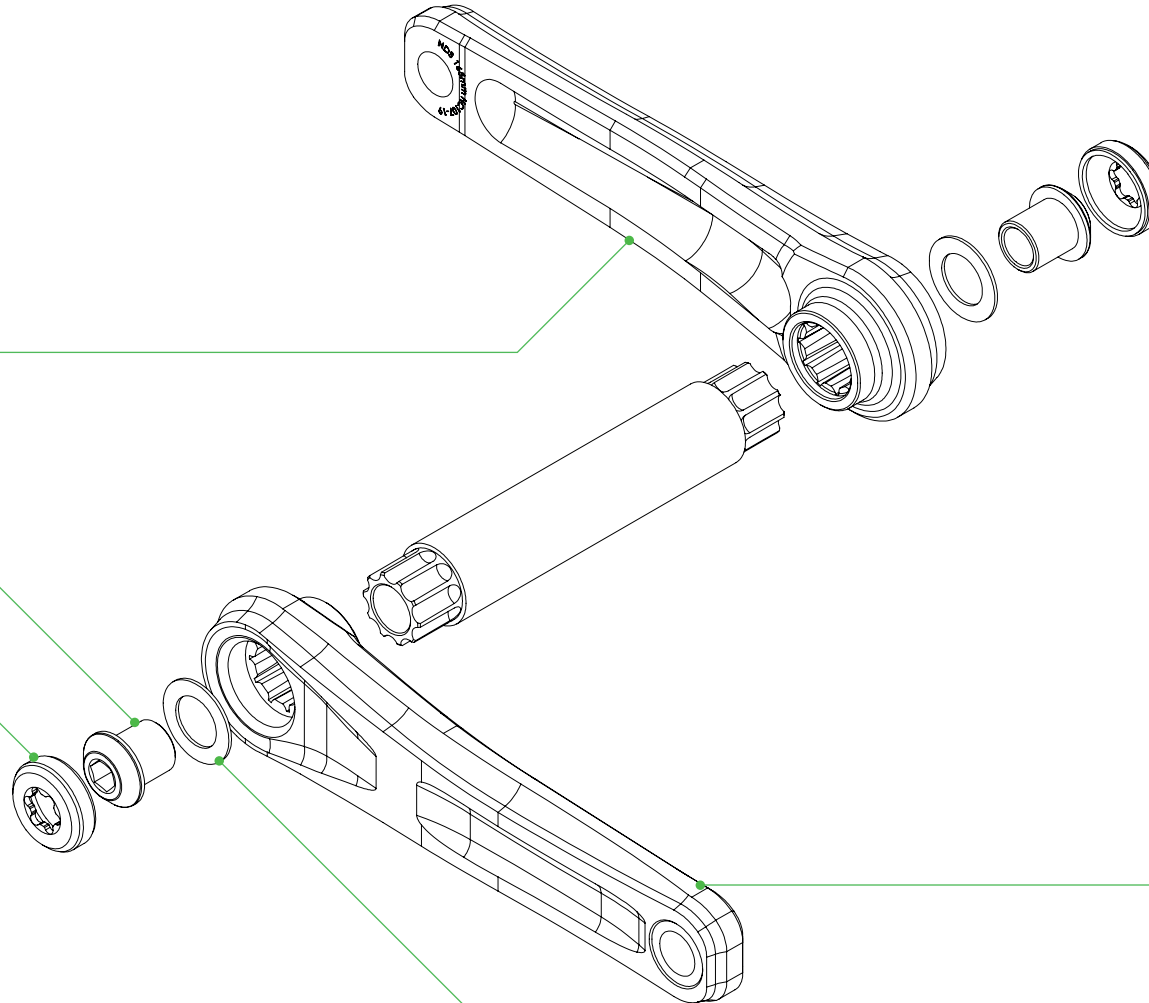

STANDARD EXP.VIEW

E-BIKE
CRANKS

NON DRIVE SIDE CRANK ARM

155mm_HC107-13
165mm_HC107-08

E-BIKE EXTRACTION BOLT

HC107-04

E-BIKE CAPTIVE NUT

HC107-03

DRIVE SIDE CRANK ARM

155mm_HC107-12
165mm_HC107-07

E-BIKE WASHER

HC107-06

hope

NARROW EXP.VIEW

E BIKE
CRANKS

NON DRIVE SIDE CRANK ARM

155mm_HC107-16
165mm_HC107-19

E-BIKE EXTRACTION BOLT

HC107-04

E-BIKE CAPTIVE NUT

HC107-03

DRIVE SIDE CRANK ARM

155mm_HC107-17
165mm_HC107-20

E-BIKE WASHER

HC107-06

hope

SPECIALIZED EXP.VIEW

E BIKE
CRANKS

NON DRIVE SIDE CRANK ARM

155mm_HC107-16
165mm_HC107-19

E-BIKE EXTRACTION BOLT

HC107-04