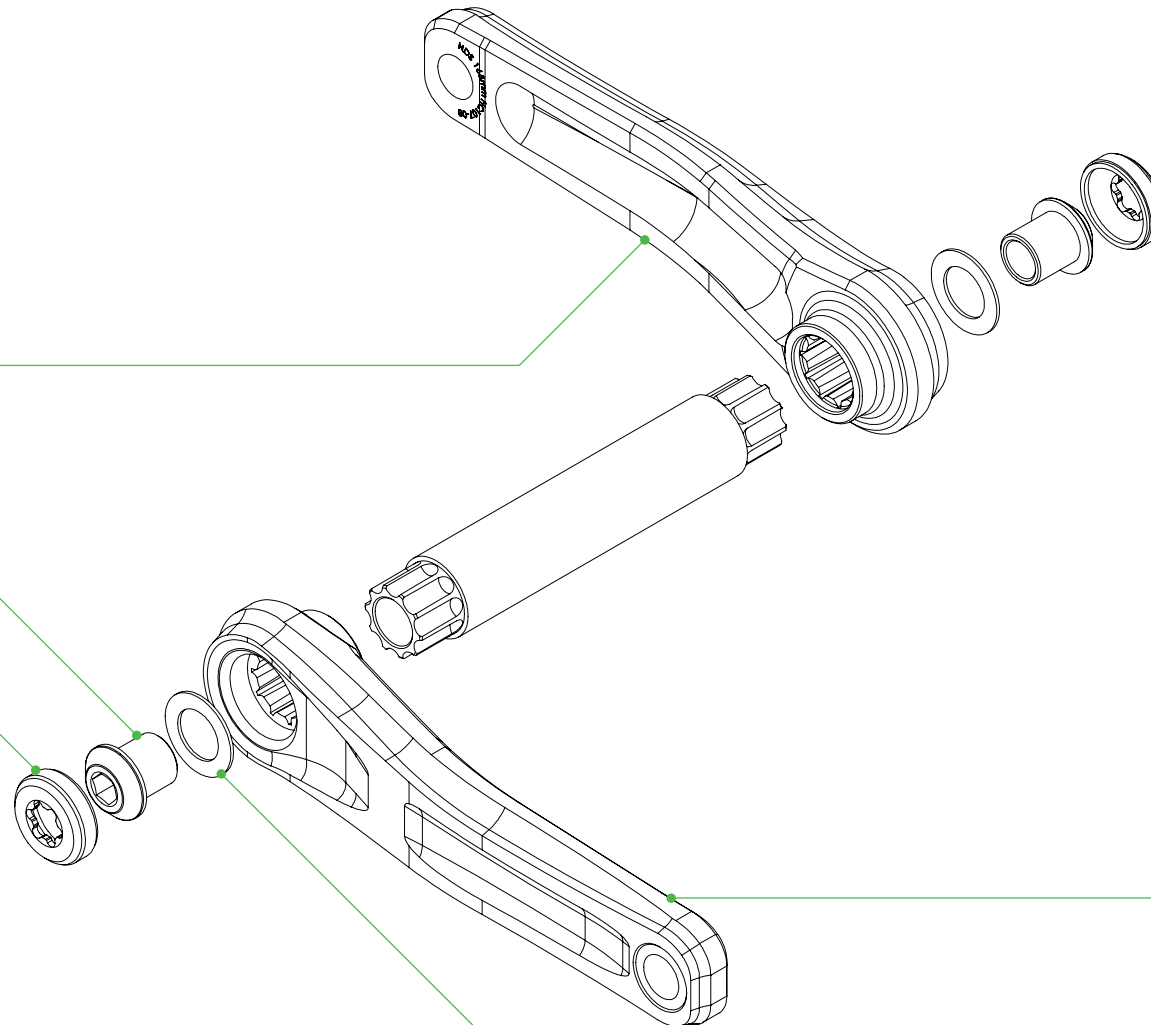

STANDARD EXP.VIEW

E-BIKE
CRANKS

NON DRIVE SIDE CRANK ARM

155mm_HC107-13
165mm_HC107-08

E-BIKE EXTRACTION BOLT

HC107-04

E-BIKE CAPTIVE NUT

HC107-03

DRIVE SIDE CRANK ARM

155mm_HC107-12
165mm_HC107-07

E-BIKE WASHER

HC107-06

hope

NARROW EXP.VIEW

E BIKE
CRANKS

NON DRIVE SIDE CRANK ARM

155mm_HC107-16
165mm_HC107-19

E-BIKE EXTRACTION BOLT

HC107-04

E-BIKE CAPTIVE NUT

HC107-03

DRIVE SIDE CRANK ARM

155mm_HC107-17
165mm_HC107-20

E-BIKE WASHER

HC107-06

hope

SPECIALIZED EXP.VIEW

E BIKE
CRANKS

NON DRIVE SIDE CRANK ARM

155mm_HC107-16
165mm_HC107-19

E-BIKE EXTRACTION BOLT

HC107-04