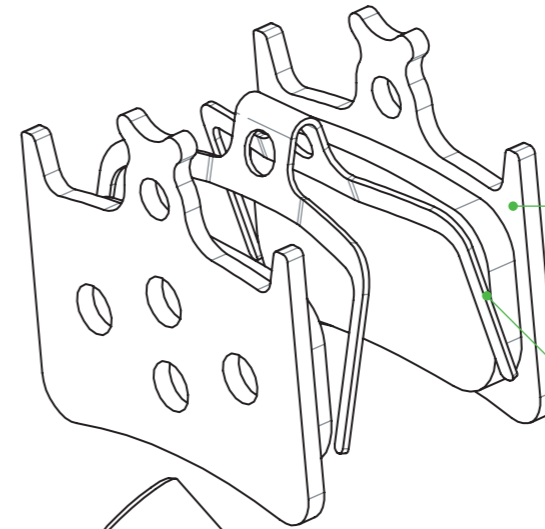

# RX4-SR REAR FLAT MOUNT DIRECT 160 CALIPER ASSEMBLY

M5 Bleed Nipple  
HBSP339

Large Piston Seal x 2  
HBSP125

Large Piston x 2  
HBSP135

Large Bore Cap O'ring  
HBSP138

Large Bore Cap  
HBSP366

Pad Pin  
HBSP204

Small Bore Cap  
HBSP367

Large Bore Cap Tool  
HTTC-TB  
NOT TO SCALE

Small Bore Cap Tool  
HTTC-TA  
NOT TO SCALE

Brake Pad  
HBSP359

Pad Spring  
HBSP358

Pad Pin R Clip  
HBSP171

RX4-SR Caliper Body  
Rear Flat Direct Mount 160  
HBSP370

Small Piston Seal x 2  
HBSP145

Small Piston x 2  
HBSP174

Small Bore Cap O'ring  
HBSP148